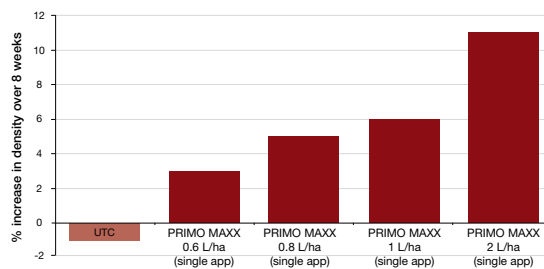

Denser roots and shoots after PRIMO MAXX application

PRIMO MAXX

Untreated

PRIMO MAXX Program - Increase in Bentgrass Density

PRIMO MAXX Program - Increase in Couch Density

PRIMO MAXX can be used as a growth regulation tool on the following turf species:

Refer to the registered label for full details.

SpraySURE | Accuracy and Performance

To achieve great results, accurate application is important.

Target	Syngenta Nozzle	Optimal Water Rate	Optimal Pressure Range
Leaf and crown F	XC 04 or XC 025	100 to 500 L/ha	2 to 4 bar

PRIMO MAXX can be continuously and safely used for up to 12 months of the year, as long as active growth occurs. Tracking the growth rate of the turf with the rate of PRIMO MAXX applied is essential to manage a consistent regulation effect for the entire application period.